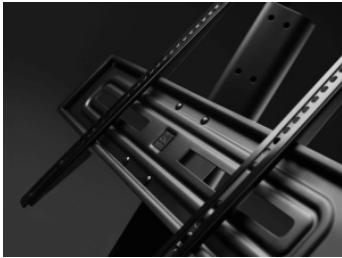

# Solid

 **210 lbs**  
max **100 kg**

**15°**  
TILT

**Sturdy design that ensures optimal support of your TV**

Combining high-grade materials, built-in setup tools and robust design, makes the Solid Wall mounts a valuable accessory, for those looking for a hassle-free installation yet extra strong support for their TVs.

## Consumer benefits

Stabiles Design für besten Halt

Einfache Installation mithilfe der App

Die besonders robuste Solid Line

Montagematerial enthalten

Vertical angling to avoid reflection

Function: Tilt

Vesa sizes: 200x200, 300x200, 300x300, 400x200, 400x300, 400x400, 600x400, Universally Adjustable

Max mounting W (mm): 600

Max mounting H (mm): 400

**ONE**<sup>®</sup>  
**FOR ALL**

Questions? Send us an email: