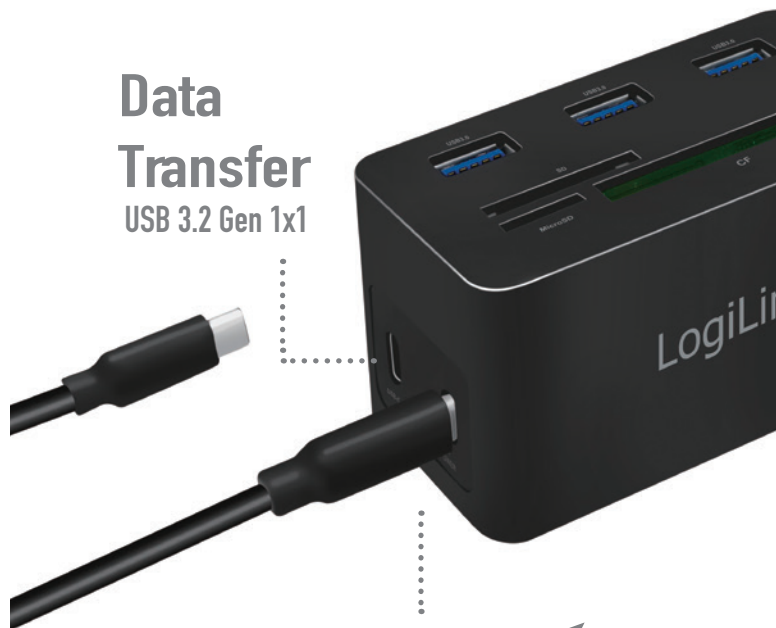

Data Transfer USB 3.2 Gen 1x1

60W ⚡
Power Delivery

RoHS
compliant

*The specifications and pictures are subject to change without prior notice.
*All trade names referenced are the registered trademarks of their respective owners.

Best Connectivity