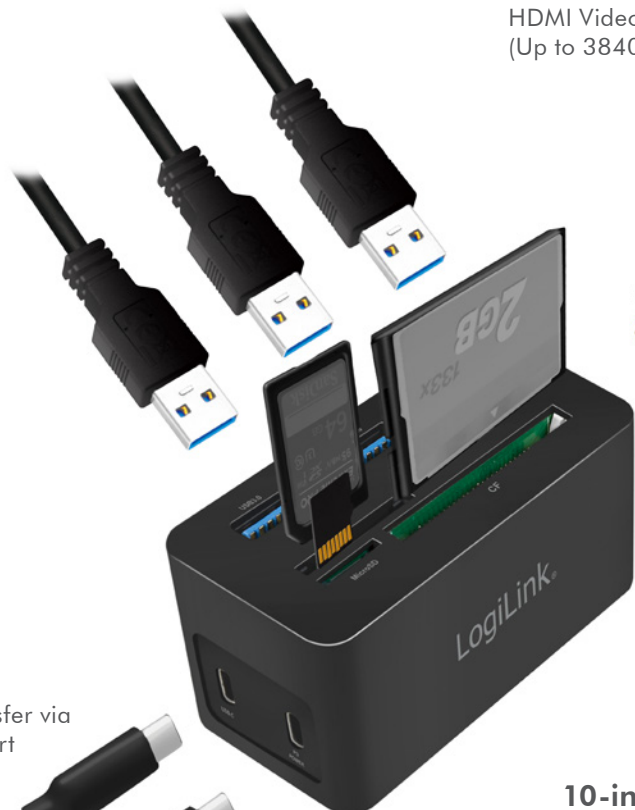

LogiLink®

USB-C™ Mini Docking

Art. No.: UA0370

Mini Size, More Connections

This USB-C Mini Docking is a compact and lightweight 10-in-1 expansion dock; offers convenient access to multiple devices on your USB-C laptop. The extra USB-C PD port keeps your laptop charging while still providing power to each external device. Ideal for increasing work efficiency and making life easier.

60W
USB-C PD

Plug & Play

HDMI
4K2K

**Micro SD/
SD/CF Card**
Supported

Gigabit Ethernet
10/100/100

**Mac OS
Windows**
Supported

RoHS
compliant

*The specifications and pictures are subject to change without prior notice.
*All trade names referenced are the registered trademarks of their respective owners.

HDMI Video Output
(Up to 3840x2160 @60Hz)

Data transfer via
USB-C port

Power supply via
USB-C (PD) port

10-in-1 Expansion

Instantly expand your laptop with:

- A USB-C data transfer port
- A 60W USB-C power delivery port
- Three USB 3.0 ports
- An RJ45 Gigabit Ethernet port
- A 4K HDMI video output port
- SD / MicroSD / CF card readers

Fast Data Transfer

Connect your laptop via the USB-C port to give you extra ports to connect your peripherals. Quick data transfer speeds up to 5Gbps.

Convenient USB-C Charging

Power supply via the 60W USB-C Power Delivery port for keeps your laptop fully charged while you're using all the other devices on the docking.