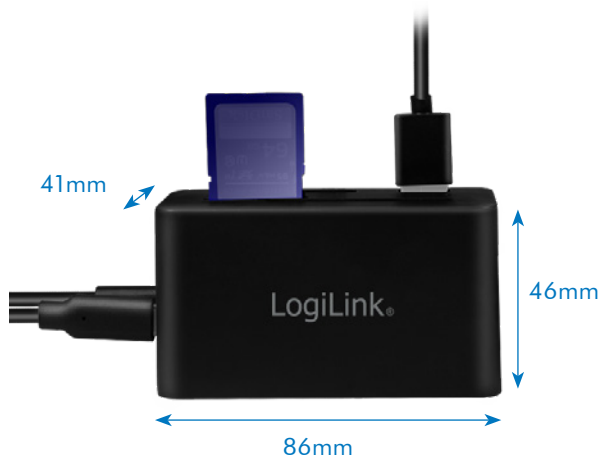

Best Connectivity

Steady Internet Performance

RJ45 Gigabit Ethernet Network Port provides stable and fast network transmission. (10M/100M/1000Mbps)

RJ45 Gigabit Ethernet

Ultra HD 4K Display

Easily stream 4K UHD videos to an HDTV, monitor, or projector with HDMI resolution up to 3840 x 2160 @60Hz.

4K HDMI Video Output

Perfect On-the-Go Companion

Mini and lightweight design for taking it on the road; conveniently connect all your devices with one easily portable docking.

RoHS compliant

*The specifications and pictures are subject to change without prior notice.
*All trade names referenced are the registered trademarks of their respective owners.