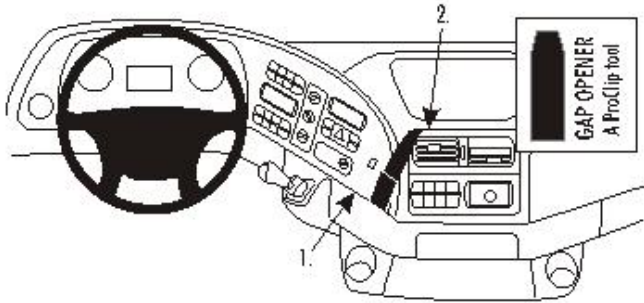

Product 853355

853355 ProClip

Angled mount

The ProClip is a mounting bracket for the vehicle's dashboard. Onto the ProClip you can install e.g. a holder for your mobile phone or PDA or a handsfree set etc. Safe and convenient -always within easy reach. The ProClip is car specific and easy to install. The installation is quick, no special tools or dismantle of the dashboard is required and it will not damage the interior of the vehicle. Made in black ABS plastic. Comes with detailed instructions.

Attention! Please read all of the instructions and look at the pictures before attaching the ProClip.

1. Press the thin end of the enclosed gap opener into the gap between the control panel and the dashboard, to widen the gap. Peel off the adhesive tape covers on the ProClip.
 2. Press the curved edge on the lower part of the ProClip into the gap next to the gap opener. Flip the upper part of the ProClip upwards so the curved edge hooks into the gap. Pull out the gap opener.
 3. Press the gap opener into the gap between the air vent frame and the dashboard. Hook the upper part of the ProClip into the gap next to the gap opener. Pull out the gap opener.
 4. The ProClip is in place.
-