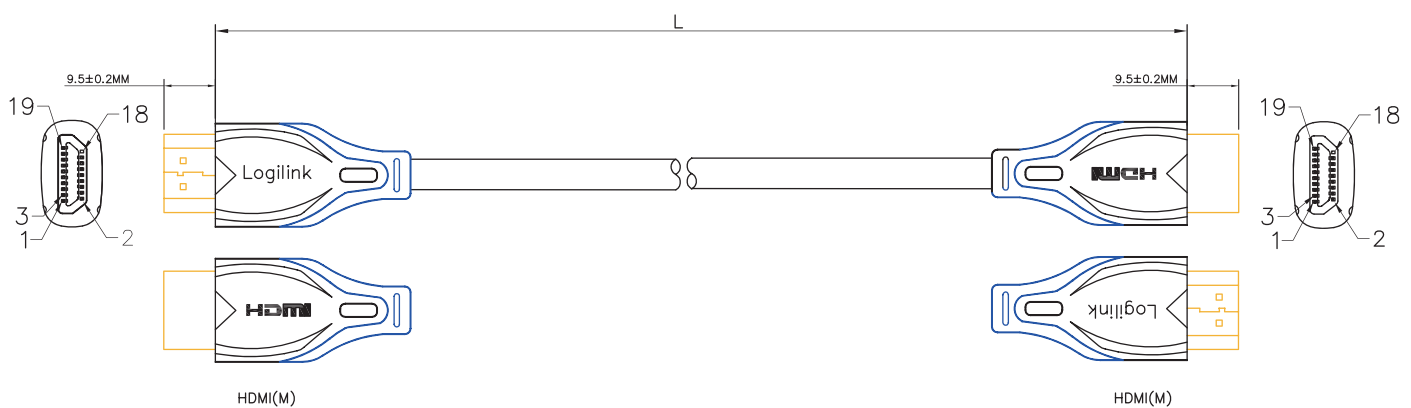

### Technical Features

2 x HDMI Type-A Male

Ultra HD, 4K x 2K

Up to 4096 x 2160@60Hz

HDMI 2.0 compatible and support 3D

Gold Plated Connector

Color: Black

### Technical Drawings

Length	Art. No.	EAN Code
1.00 m	CH0061	4052792012439
2.00 m	CH0062	4052792045451
3.00 m	CH0063	4052792045468
5.00 m	CH0064	4052792045475
7.50 m	CH0065	4052792045482
10.00 m	CH0066	4052792045499
15.00 m	CH0067	4052792045405

## Packaging Information

Packing Dimension	mm
Packing Weight	kg
Carton Dimension	440 x 330 x 220mm (1m)/450 x 340 x 280mm (2-15m)
Carton Q'ty	200pcs (1m)/150pcs (2m)/100pcs (3m)/50pcs (5m)/25pcs (7.5m)/10pcs (10-15m)
Carton Weight	12.3kg (1m)/15.5kg (2m)/15kg (3m)/16.2kg (5m)/14.6kg (7.5m)/10.6kg (10m)/13.6kg (15m)